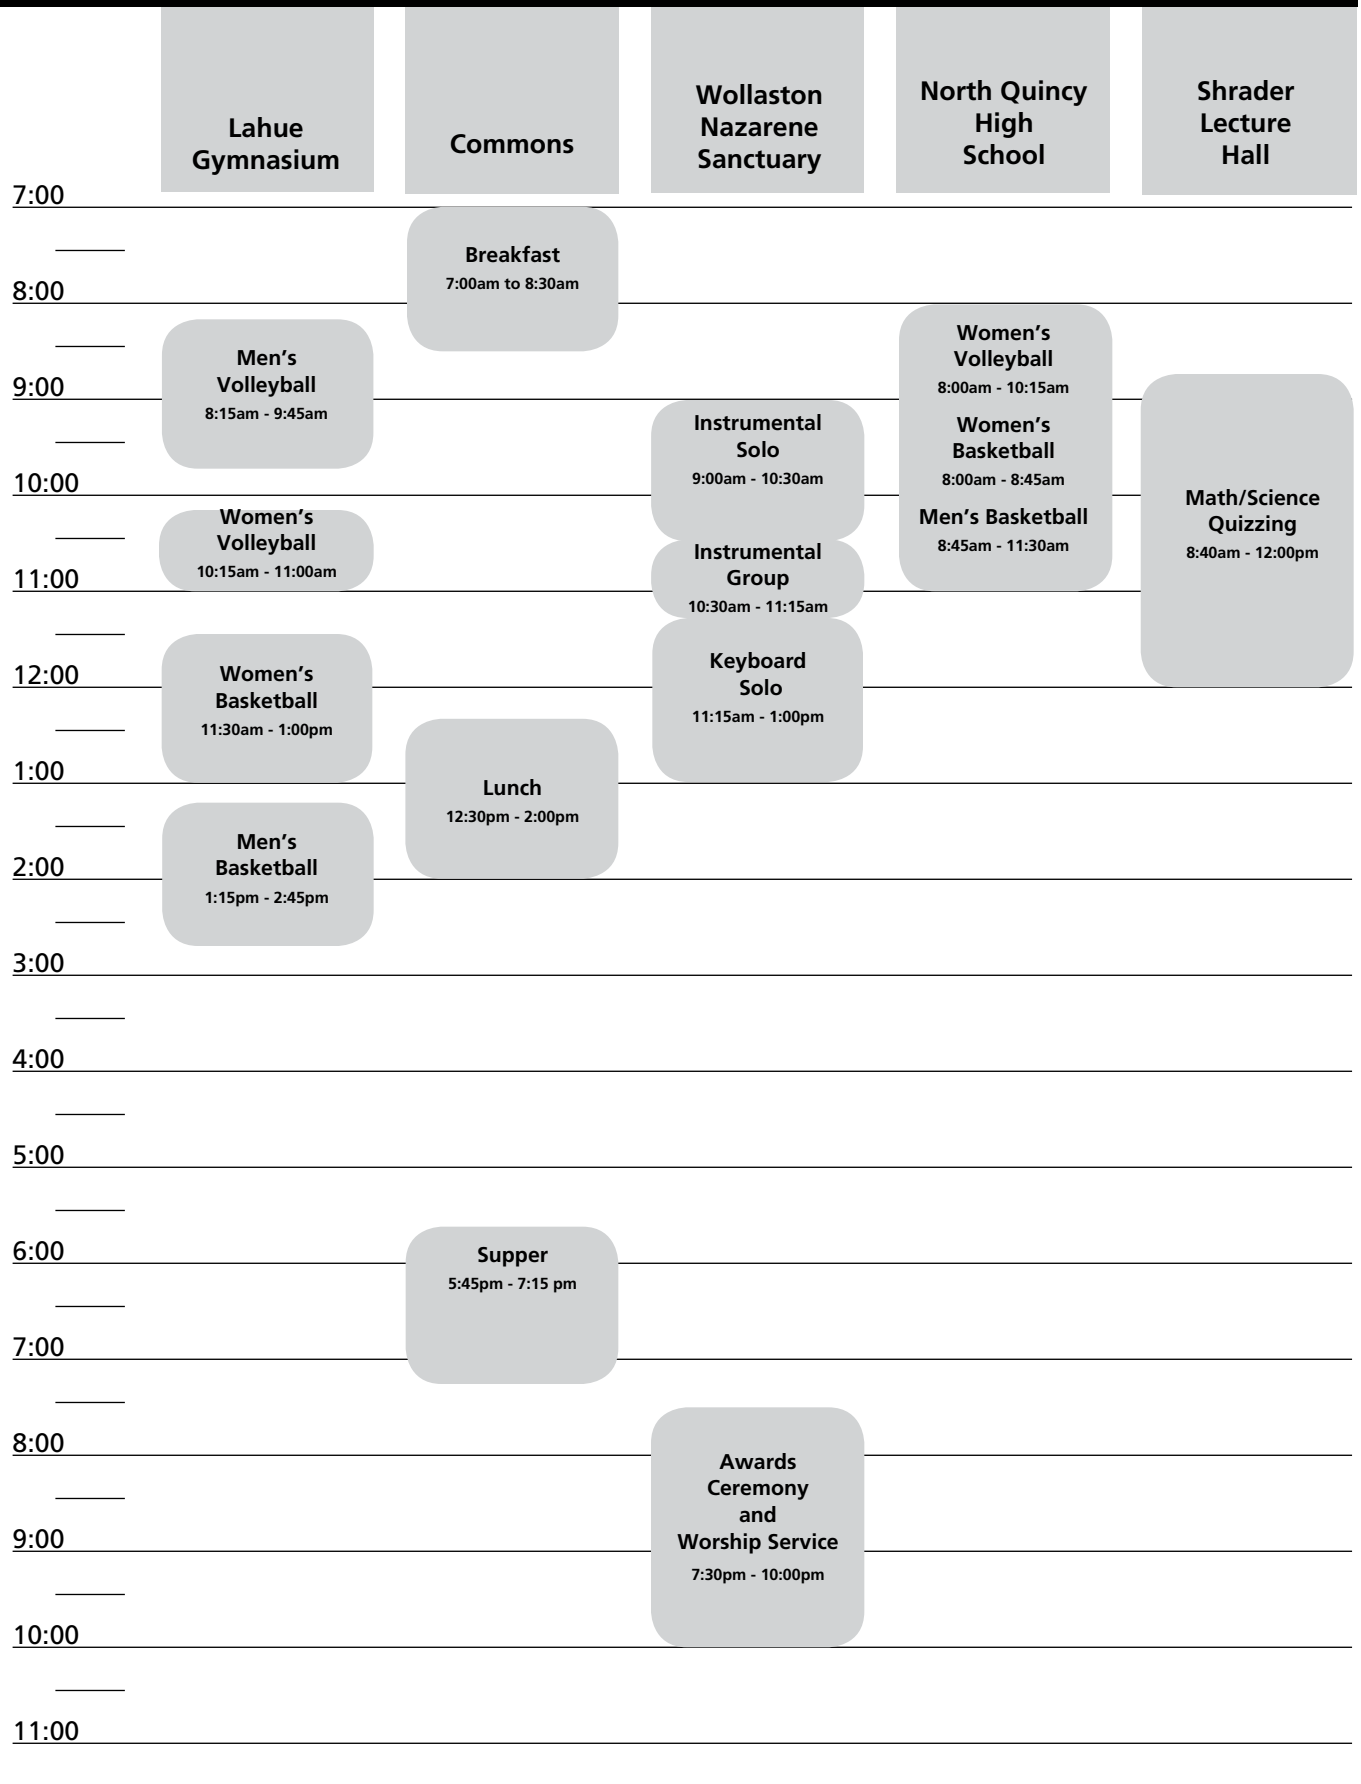

SATURDAY • MASTER SCHEDULE

MASTER SCHEDULE • SATURDAY

Wollaston Nazarene Church Basement	Linda Whitling Loung	MTO Projects	Wollaston Nazarene Senior High Room 3rd Floor		
				7:00	
				8:00	
				9:00	
Table Tennis 9:00am - 11:am	Arts, Crafts Writing, Poetry 9:00am to 2:00pm Exhibit Open		Chess 8:30am - 11:30pm	10:00	
				11:00	
					12:00
					1:00
				2:00	
				3:00	
		MTO Projects 3:00pm - 6:00pm		4:00	
				5:00	
	Arts, Crafts Writing, Poetry 6:00pm to 7:15pm Pick-up			6:00	
				7:00	
				8:00	
				9:00	
				10:00	
				11:00	